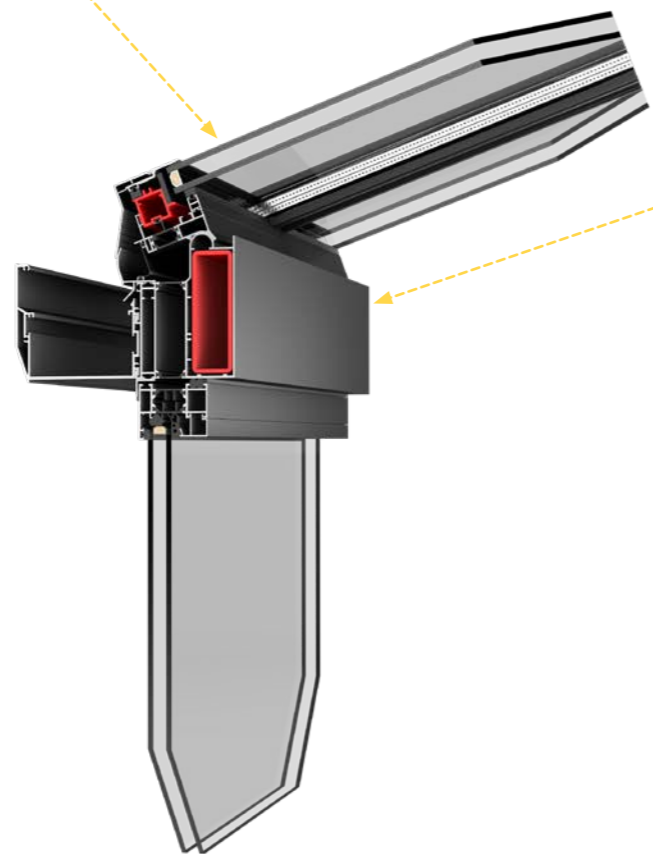

EXTERIOR BUILDING SYSTEM MB-WG60

This modern aluminium system allows for creating winter gardens, orangeries and verandas distinguished by maximum daylight and high energy efficiency.

Thanks to the specially designed profiles of the roof structure, it is possible to adjust the roof angle from 5 to 45 degrees.

SYSTEM STRUCTURE

Aluminium profile with thermal break compatible with our other window and door systems.

2-glazed units
 $U_g = 1,1 \text{ W/(m}^2\text{K)}$

aluminium part of the system available in more than 200 colours